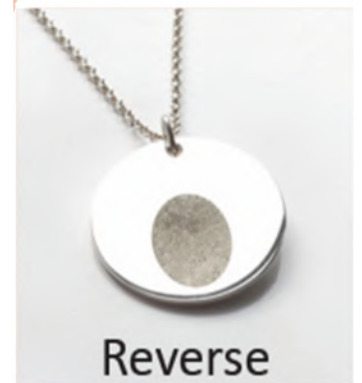

MEMORIAL JEWELLERY

Tomorrows

Wings

Wishes

Reverse

BIRTHSTONES. Crafted using genuine birthstones (not coloured glass)

- January: Garnet
- July: Ruby
- February: Amethyst
- August: Peridot
- March: Aquamarine
- September: Sapphire
- April: Diamond
- October: Opal
- May: Emerald
- November: Citrine
- June: Pearl
- December: Tanzanite

January

February

March

April

May

June

July

August